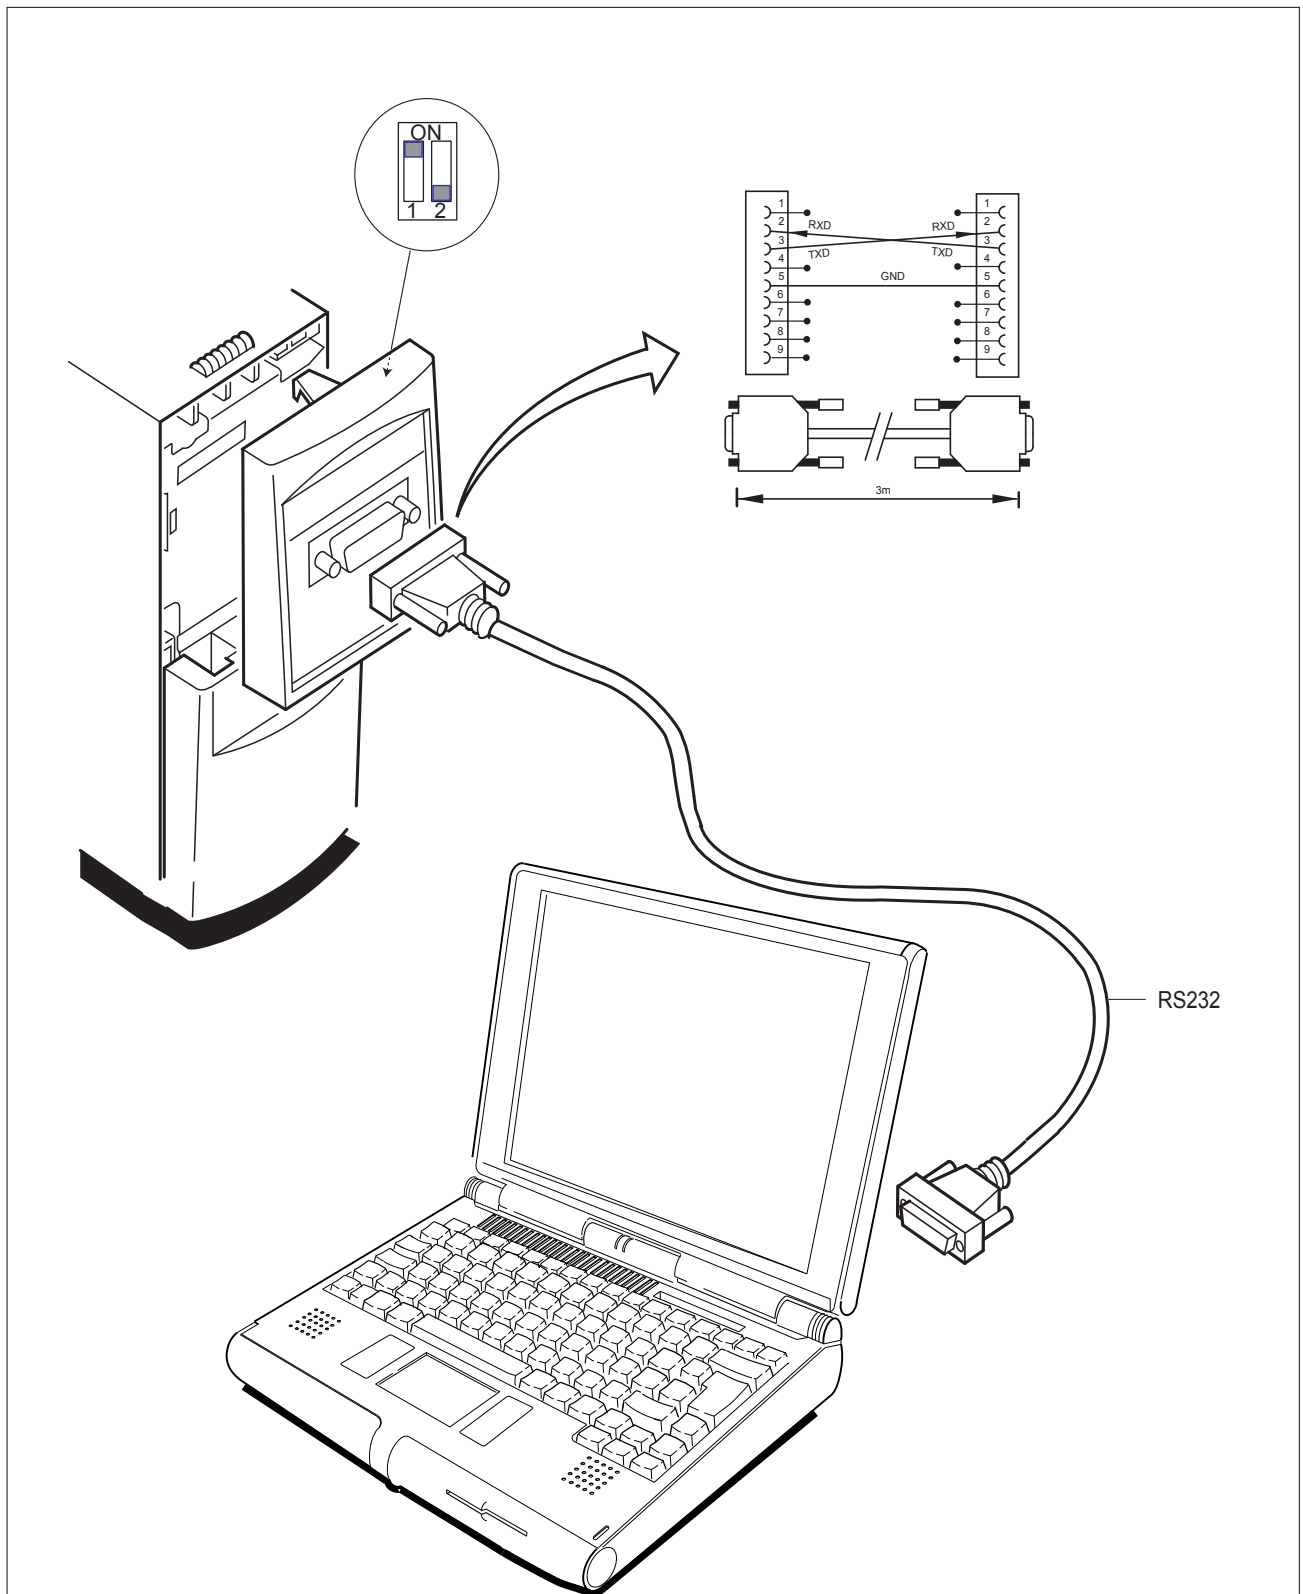

PC to MM4 Connection Kit

Kit Contains:

- 1 x Instruction Sheet
- 1 x Null modem cable (3 metres)
- 1 x PC inverter connector module